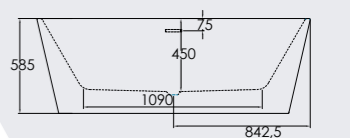

263L

Sleek

1685 x 800mm Twin Skinned Double Ended Bath

RRP	NOW	Code
£2,125	£999	P00558 FB490/00X