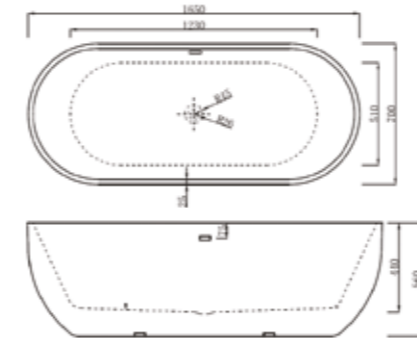

*Please state Left Hand or Right Hand when ordering.

263L

Sleek

1685 x 800mm Twin Skinned Double Ended Bath

RRP	NOW	Code
£2,125	£999	P00558 FB490/00X

SAVE
50%

Modern	RRP	NOW	Code
1650 x 700mm Twin Skinned Double Ended Bath with Milled Integrated Waste	£1,999	£999	P00559 FB470/00X
Freestanding Bath Shower Mixer - Chrome	£675	£360	P00561 FB174/00X