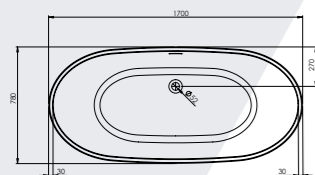

Aphrodite	RRP	NOW	Code
1700 x 800 Double Ended Freestanding Bath	£2,889	£1,299	P01450 FB599/00X