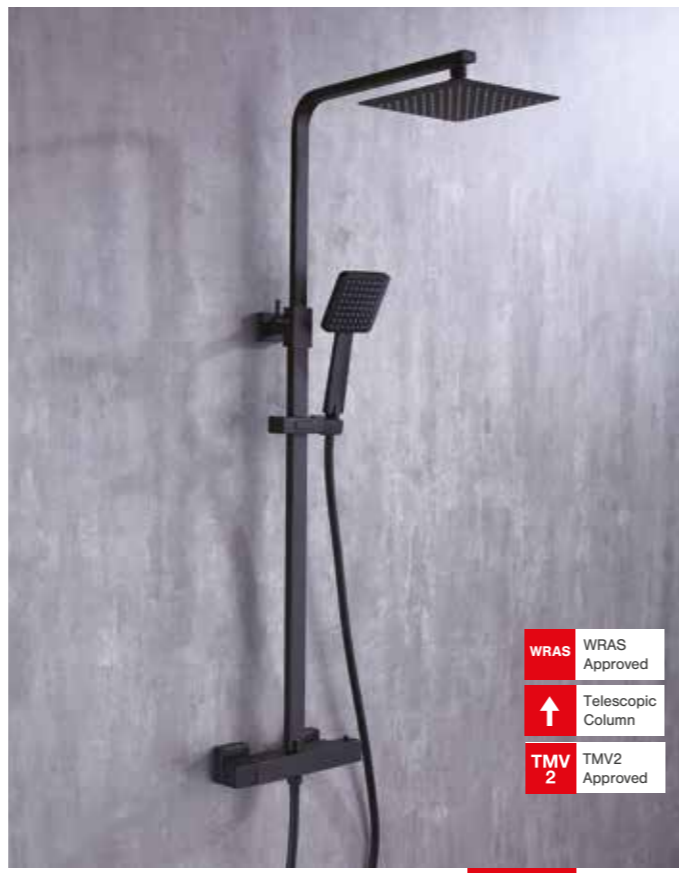

NEW LOWER PRICE

- WRAS Approved
- Telescopic Column
- TMV2 Approved

Plaza	Pressure	RRP	NOW	Code
200mm Fixed Head, Hand Set and Bar Valve	P1	£615	£199	P00489 FB88/00X

- WRAS Approved
- Telescopic Column
- TMV2 Approved