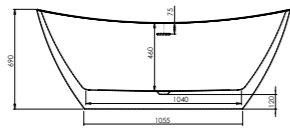

Aphrodite	RRP	NOW	Code
1700 x 800 Double Ended Freestanding Bath	£2,889	£1,299	P01450 FB599/00X