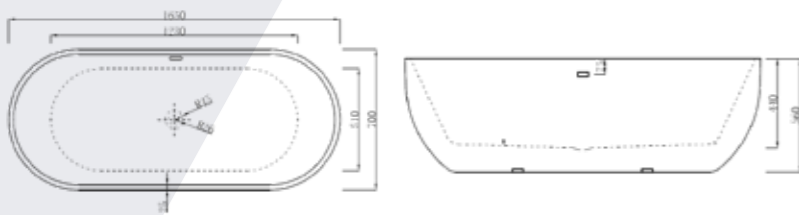

*Please state Left Hand or Right Hand when ordering.

263L

Sleek

1685 x 800mm Twin Skinned Double Ended Bath

RRP	NOW	Code
£2,125	£999	P00558 FB490/00X

SAVE
50%

Modern	RRP	NOW	Code
1650 x 700mm Twin Skinned Double Ended Bath with Milled Integrated Waste	£1,999	£999	P00559 FB470/00X
Freestanding Bath Shower Mixer - Chrome	£675	£360	P00561 FB174/00X