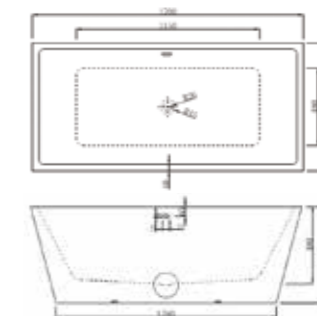

Square	RRP	NOW	Code
Freestanding Bath Shower Mixer	£799	£399	P00562 FB185/00X