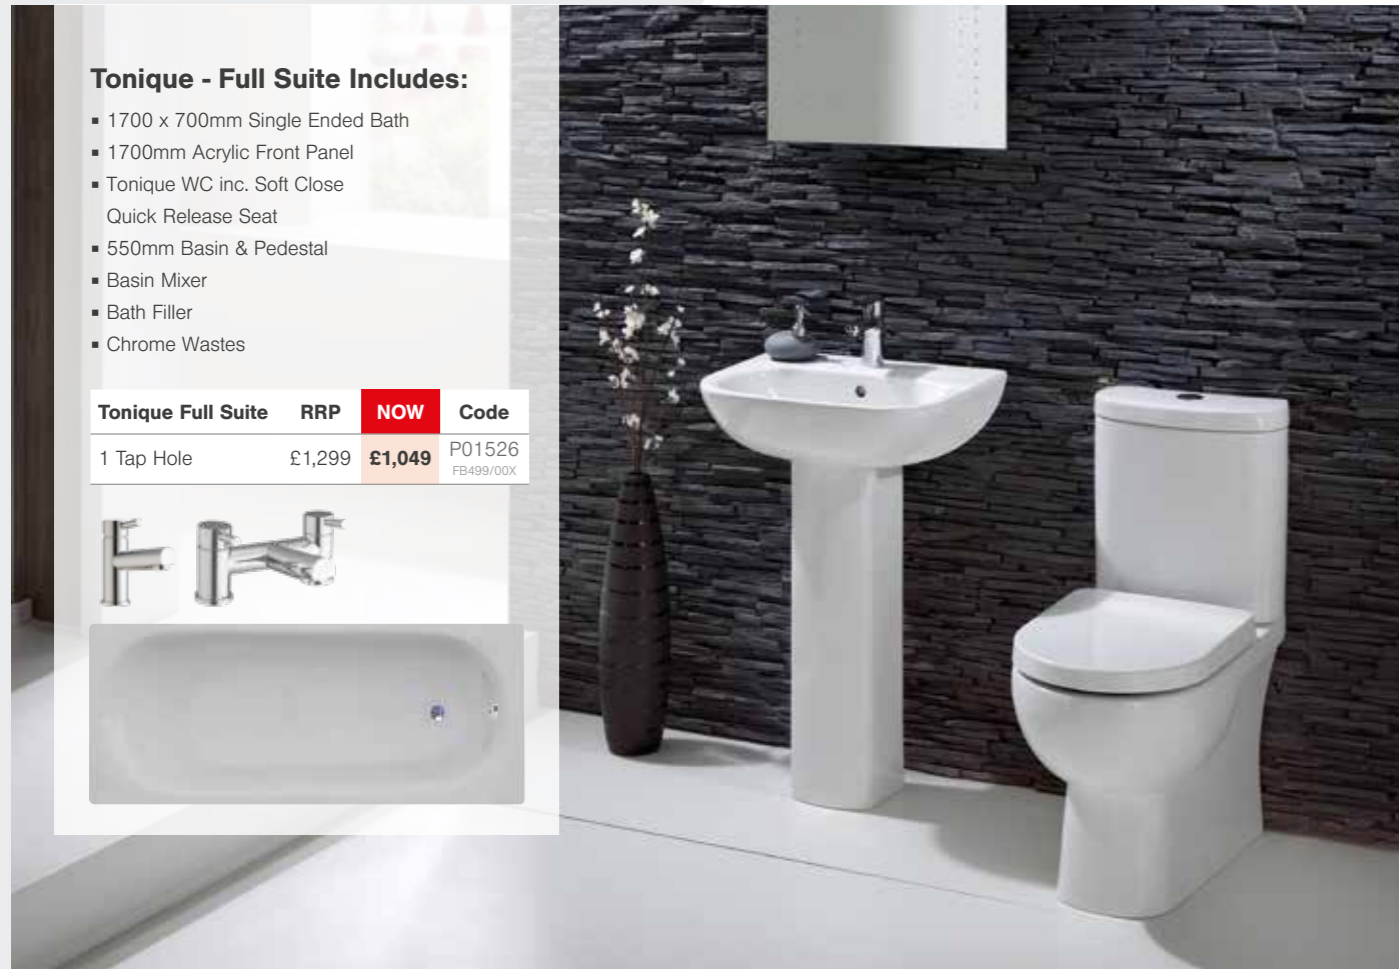

Tonique - Full Suite Includes:

- 1700 x 700mm Single Ended Bath
- 1700mm Acrylic Front Panel
- Tonique WC inc. Soft Close Quick Release Seat
- 550mm Basin & Pedestal
- Basin Mixer
- Bath Filler
- Chrome Wastes

Tonique Full Suite	RRP	NOW	Code
1 Tap Hole	£1,299	£1,049	P01526 FB499/00X

Tonique WC	Dimensions	RRP	NOW	Code
Fully BTW WC inc. Seat	W373 H830 D625	£435	£249	P02011 FB109/00X
Open Back WC inc. Seat	W373 H830 D625	£435	£249	P02217 FB109/00X
Tonique Basin & Pedestal				
550mm 1TH	W520 H170 D425	£109	£99	P02012 FB54/00X