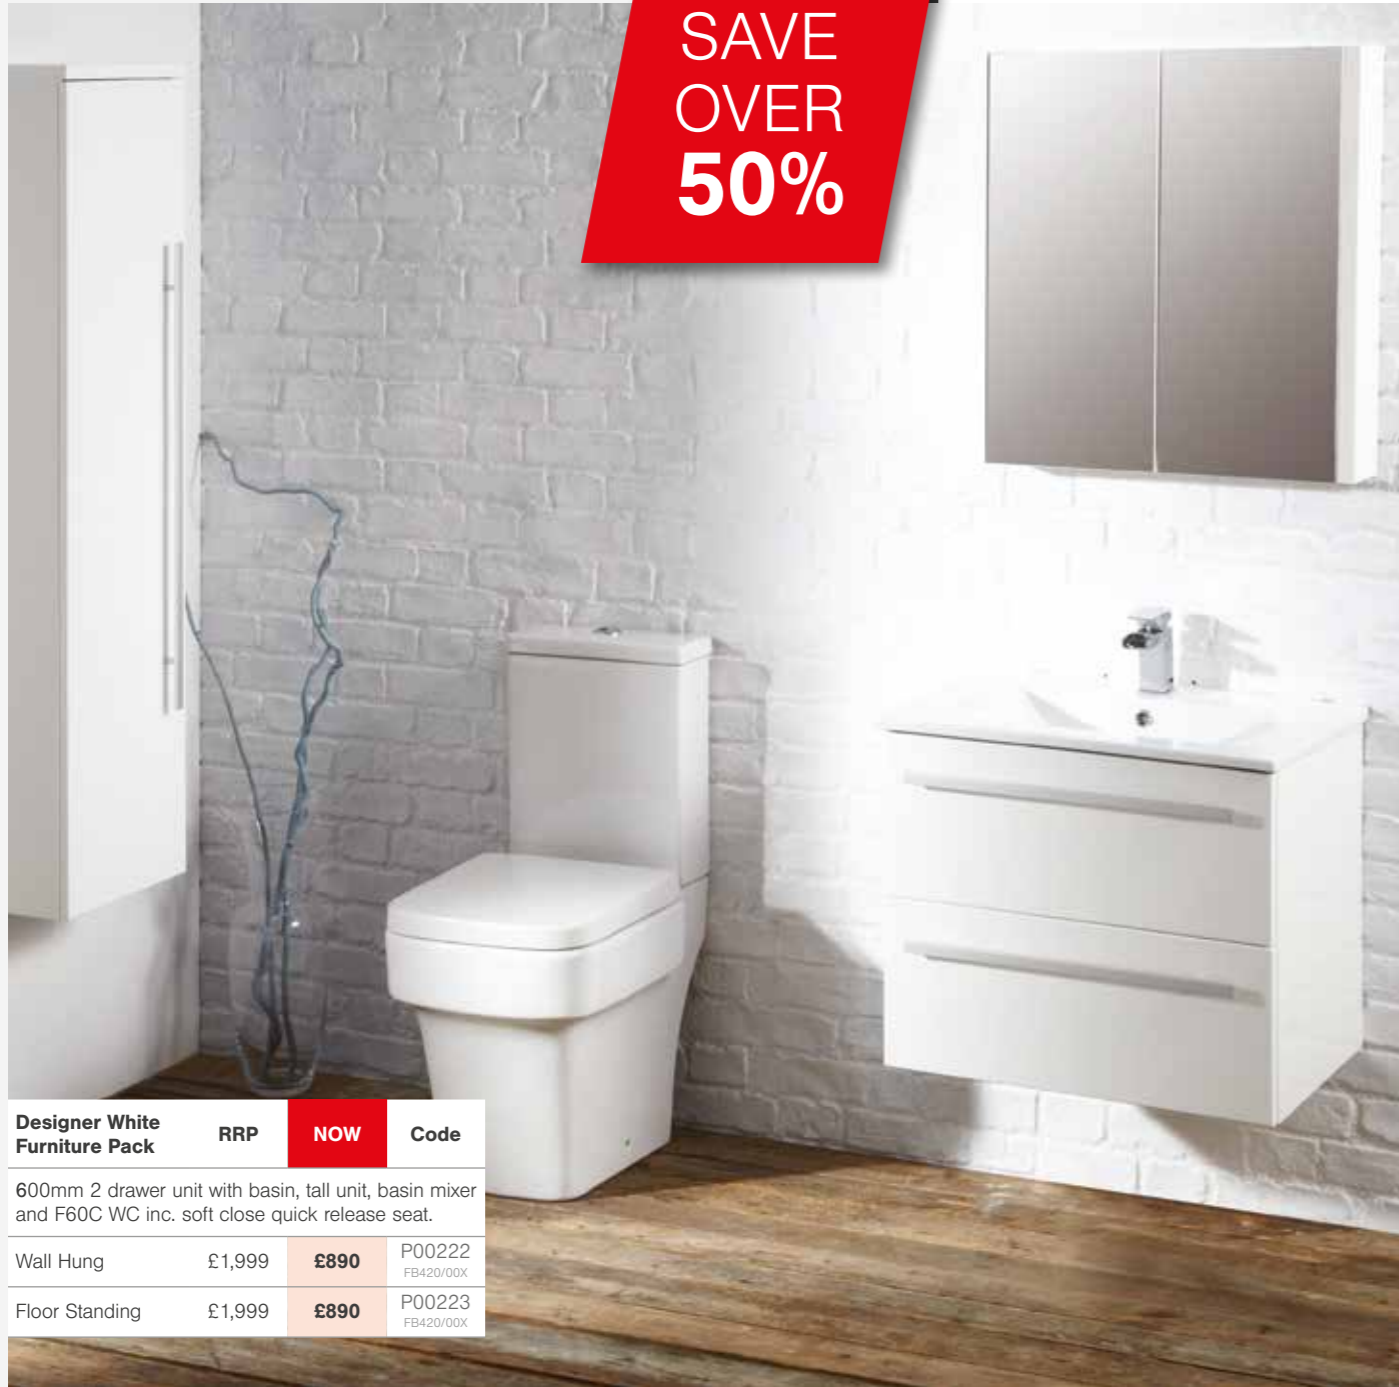

SAVE OVER 50%

Designer White Furniture Pack	RRP	NOW	Code
600mm 2 drawer unit with basin, tall unit, basin mixer and F60C WC inc. soft close quick release seat.			
Wall Hung	£1,999	£890	P00222 FB420/00X
Floor Standing	£1,999	£890	P00223 FB420/00X

2 Door Mirror Cabinet	RRP	NOW	Code
W600 H650 D120	£349	£199	P00228 FB87/00X

WC Unit	RRP	NOW	Code
W500 H775 D200	£299	£169	P00229 FB79/00X

Glass shelves

Tall Unit	RRP	NOW	Code
W350 H1400 D250	£495	£285	P00230 FB130/00X

COUNTERTOP OPTIONS