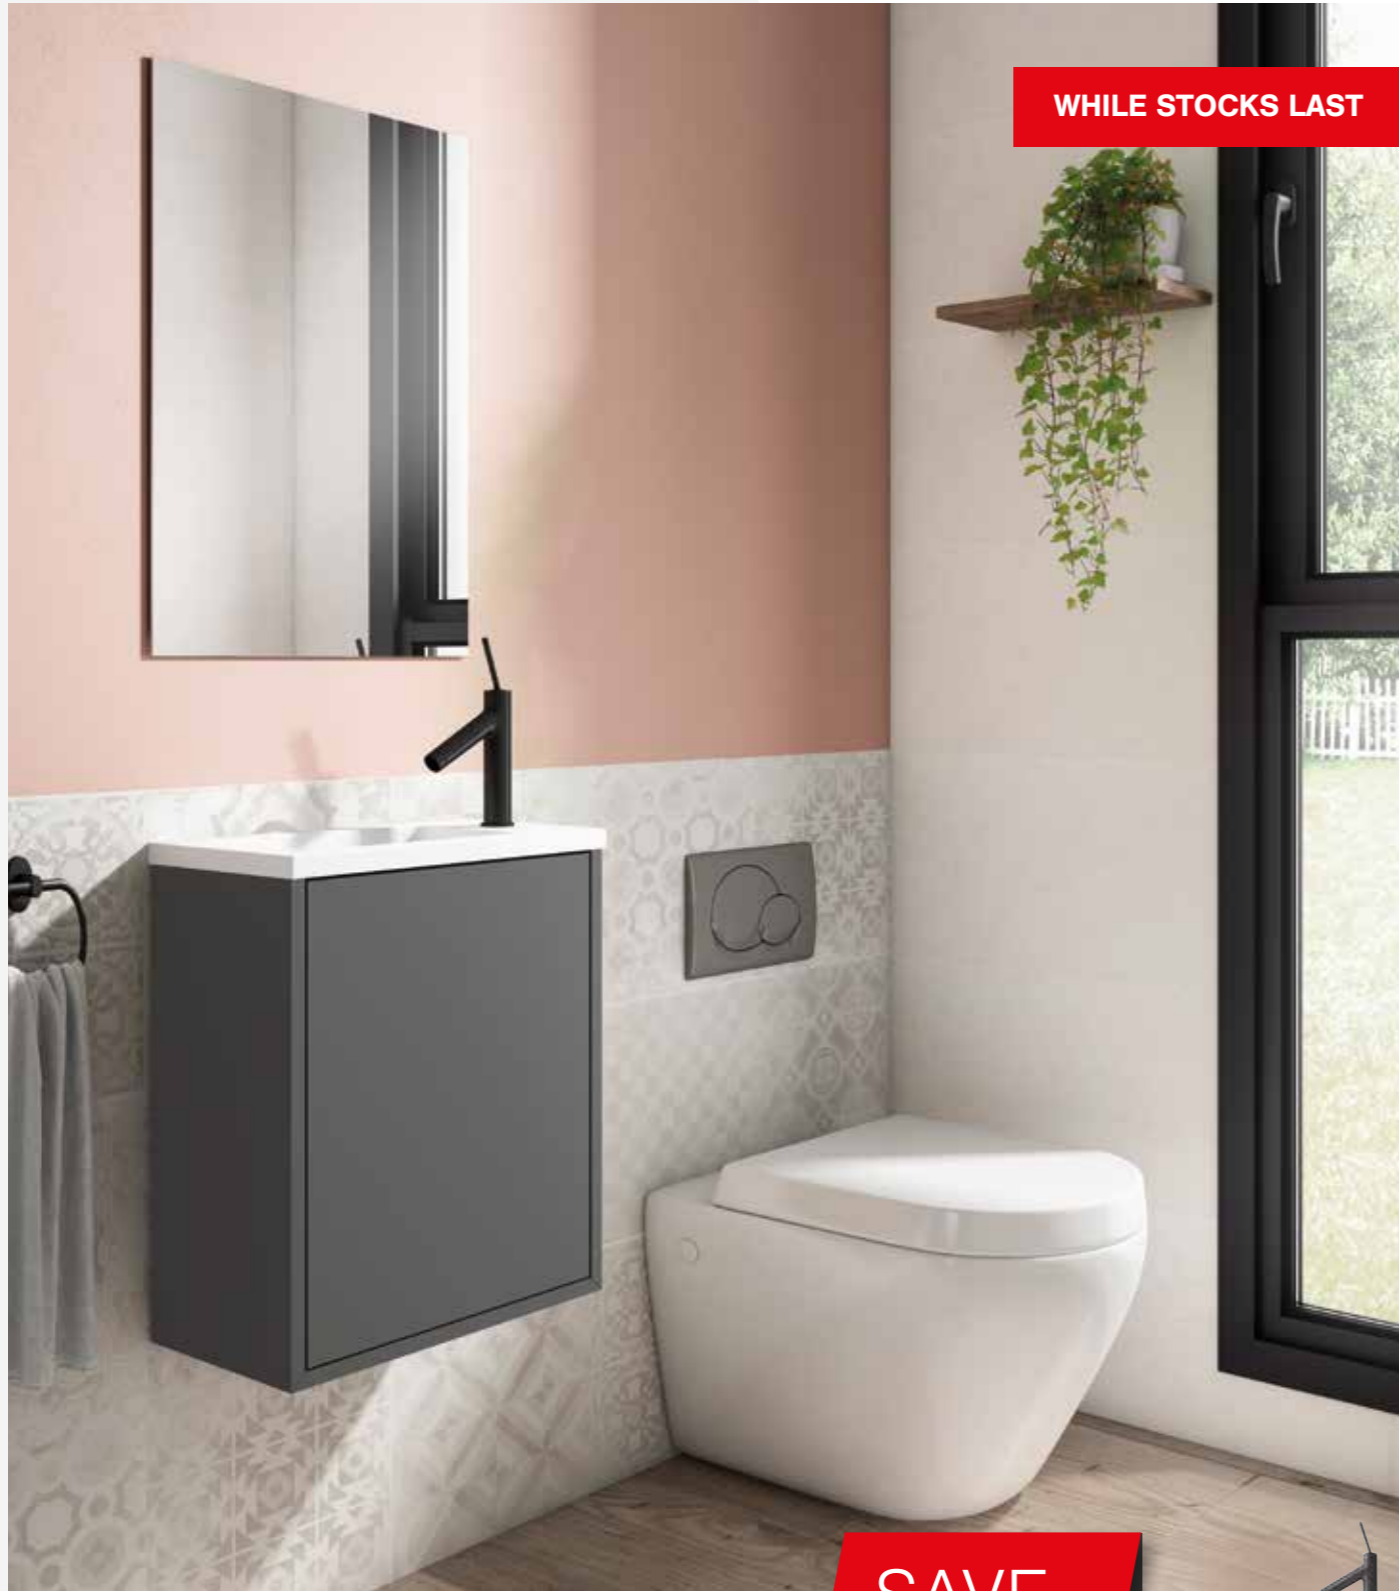

Piccolo	RRP	NOW	Gloss White	Matt Graphite
Wall Hung Vanity Unit W400 H500 D220	£425	£199	P00966 FB99/00X	P00964 FB99/00X

SAVE OVER 50%

Innovative Push-to-Open Handleless Design

WHILE STOCKS LAST

NEW

Cube LED	RRP	NOW	Code
Double Door Mirror Cabinet with LED Side Lights, 2 x Adjustable Shelves and Touch Switch			
W800 H700	£249	£199	P02145 FB99/00X
W1000 H700	£275	£220	P02143 FB110/00X

Curve	RRP	NOW	Code
Single Door Mirrored Cabinet with 2 x Adjustable Shelves and Shaver Socket			
W460 H660	£190	£152	P02148 FB76/00X

Cube LED	RRP	NOW	Code
Double Door Mirror Cabinet with LED Side Lights, 2 x Adjustable Shelves and Touch Switch			
W800 H700	£249	£199	P02145 FB99/00X
W1000 H700	£275	£220	P02143 FB110/00X

Cube LED	RRP	NOW	Code
Triple Door Mirror Cabinet with LED Side Lights, 2 x Adjustable Shelves and Touch Switch			
W1200 H700	£349	£279	P02149 FB139/00X

Curve	RRP	NOW	Code
Double Door Mirrored Cabinet with 2 x Adjustable Shelves and Shaver Socket			
Double door W600 H600	£299	£239	P02144 FB119/00X
Double door W800 H800	£325	£260	P02146 FB130/00X