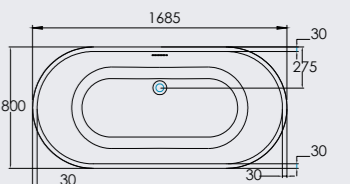

263L

Sleek

1685 x 800mm Twin Skinned Double Ended Bath

RRP	NOW	Code
£2,125	£999	P00558 FB490/00X