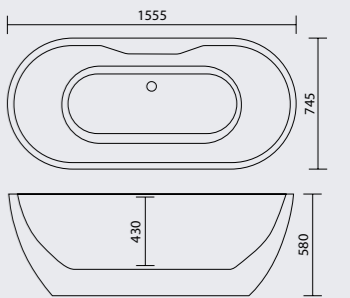

aqwa essentials

L Shape Bath & Front Panel	RRP	NOW	Code
1700 x 850mm	£709	£449	P02122* FB220/00X
1700 x 850mm	£549	£349	P02123* FB165/00X
Chrome Screen	£199	£139	P02127 FB65/00X
Black Screen	£210	£149	P02128 FB70/00X
Optional End Panel	-	£65	P00572 FB30/00X

*Please state Left Hand or Right Hand when ordering.

aqwa essentials

172L

Florence

1555 x 745mm Twin Skinned Freestanding Bath

RRP	NOW	Code
£999	£549	P02100 FB260/00X

Please note Florence bath comes with chrome wastes that are not changeable.

SAVE UPTO 40%

Please note: Shower screen comes with rail not knob

P Shape Bath & Front Panel	RRP	NOW	Code
1700 x 750mm	£675	£449	P02124* FB215/00X
1700 x 750mm	£509	£299	P02125* FB145/00X
Chrome Screen	£179	£139	P02126 FB65/00X
Optional End Panel	-	£69	P00572 FB30/00X

*Please state Left Hand or Right Hand when ordering.

263L

Sleek

1685 x 800mm Twin Skinned Double Ended Bath

RRP	NOW	Code
£2,125	£999	P00558 FB490/00X