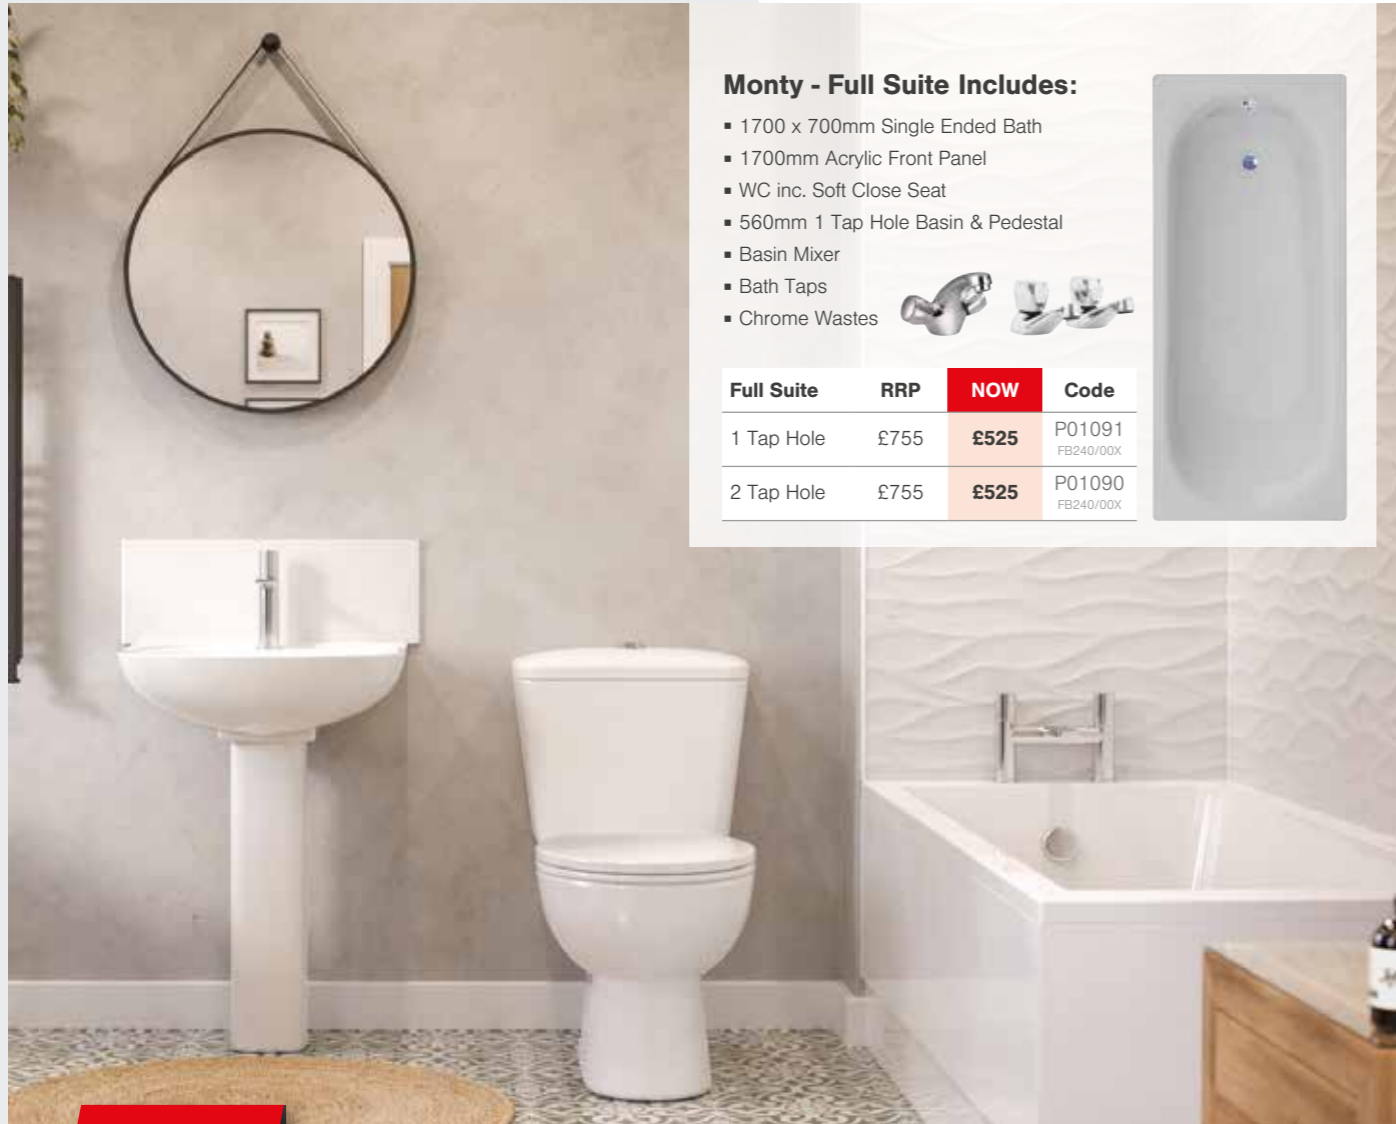

Monty - Full Suite Includes:

- 1700 x 700mm Single Ended Bath
- 1700mm Acrylic Front Panel
- WC inc. Soft Close Seat
- 560mm 1 Tap Hole Basin & Pedestal
- Basin Mixer
- Bath Taps
- Chrome Wastes

Full Suite	RRP	NOW	Code
1 Tap Hole	£755	£525	P01091 FB240/00X
2 Tap Hole	£755	£525	P01090 FB240/00X